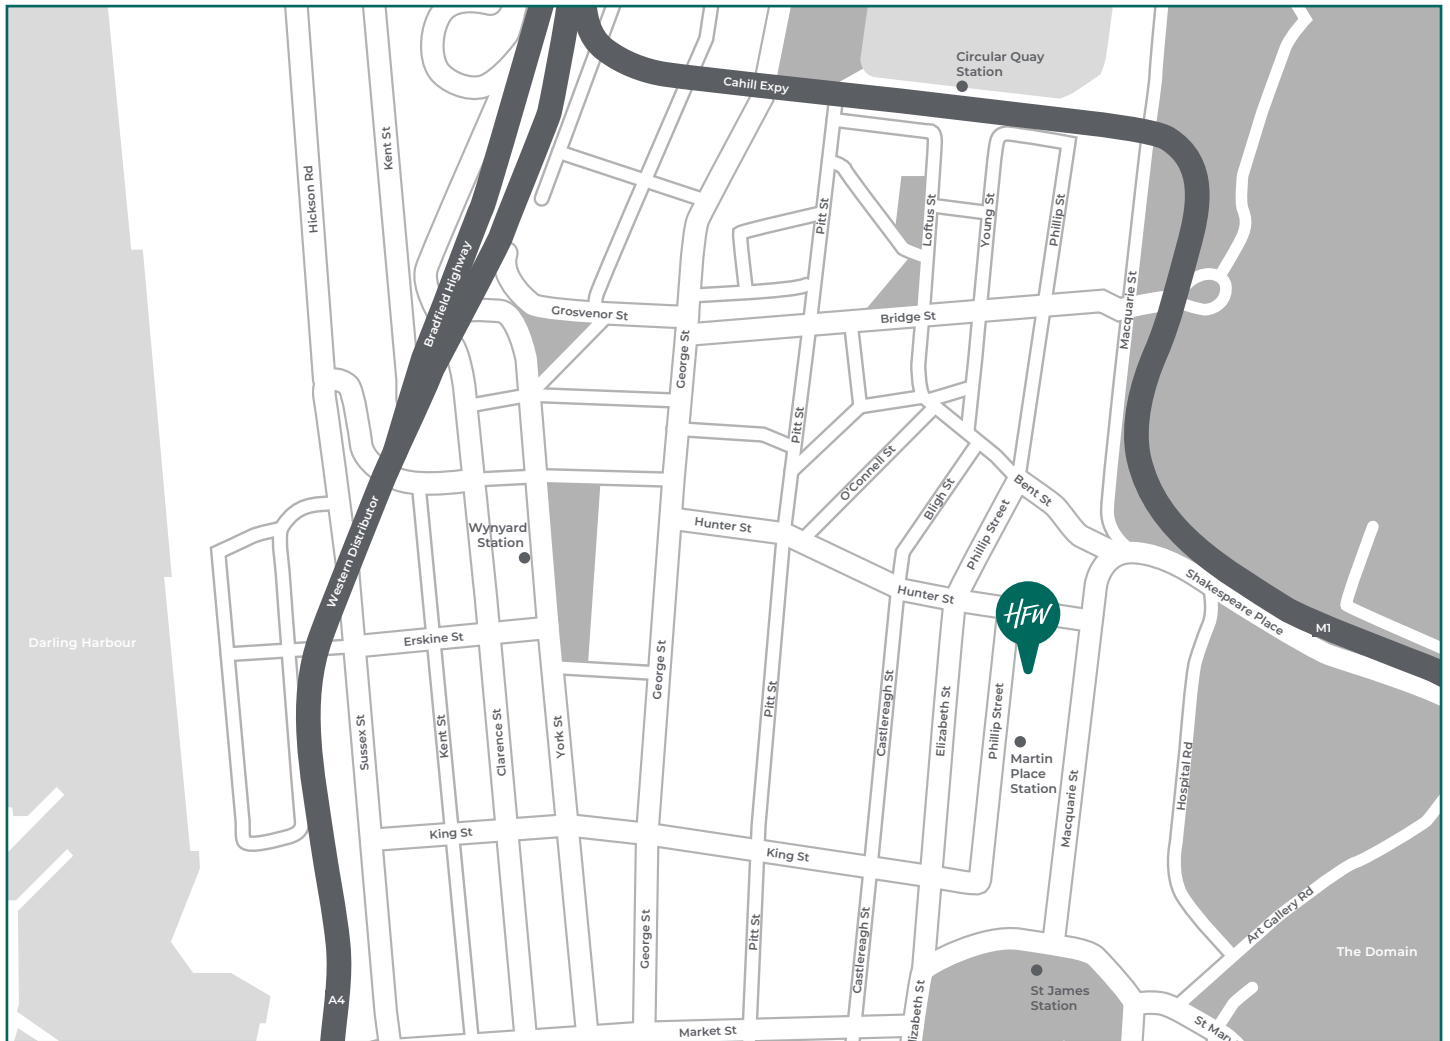

HOW TO FIND HFW IN SYDNEY

Level 10
 126 Phillip Street
 Sydney 2000 NSW
 Australia

T +61 (0)3 8601 4500
F +61 (0)3 8601 4555

BY PUBLIC TRANSPORT

Trains

The nearest train stations are Circular Quay, Wynyard, Martin Place and St James. Further information can be found at www.cityrail.info

From Circular Quay

There is easy access to the ferry at Circular Quay and bus services along George and Elizabeth Streets.

FROM SYDNEY AIRPORT

The Domestic and International Terminals are located approximately 8km (5 miles) south of the central CBD. Taxis are available from outside each of the terminal buildings. The trip takes approximately 30 minutes.

Train stations are located at both the International and Domestic Terminals and trains run approximately every 10 minutes and the journey into the city takes 13 minutes.