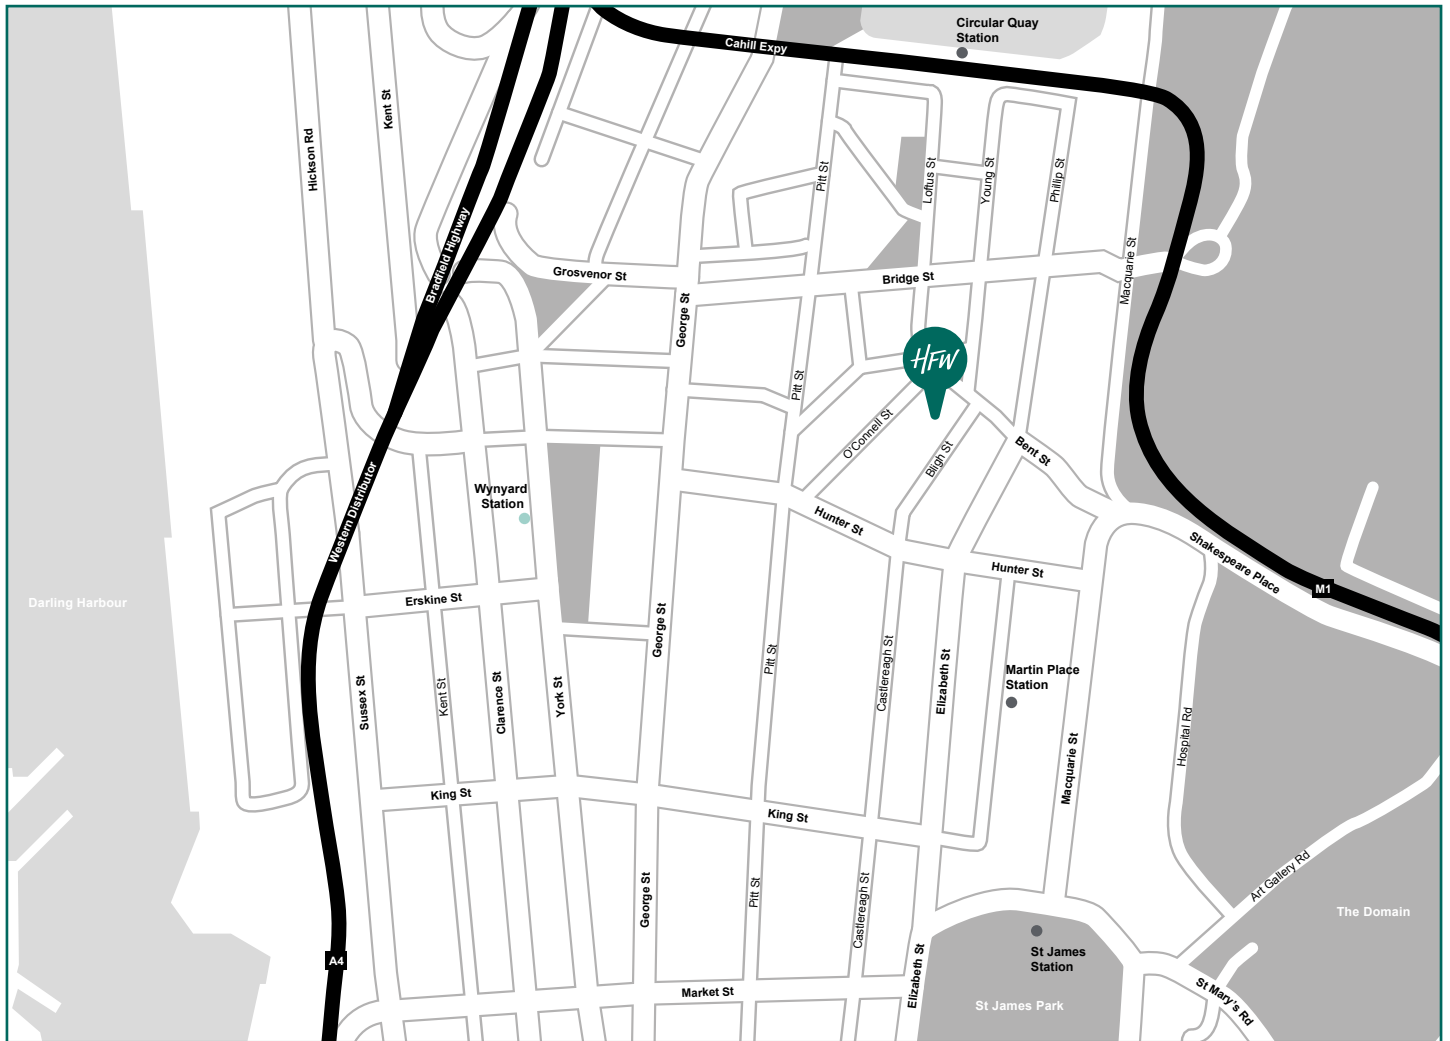

HOW TO FIND HFW IN SYDNEY

Level 3A
 1 Bligh Street
 Sydney NSW 2000
 Australia

T +61 (0)3 8601 4500

F +61 (0)3 8601 4555

BY PUBLIC TRANSPORT

Trains

The nearest train stations are Circular Quay, Wynyard and Martin Place. Further information can be found at www.cityrail.info

From Circular Quay

1 Bligh also grants easy access to the ferry at Circular Quay and bus services along George and Elizabeth Streets.

FROM SYDNEY AIRPORT

The Domestic and International Terminals are located approximately 8km (5 miles) south of the central CBD. Taxis are available from outside each of the terminal buildings. The trip takes approximately 30 minutes.

Train stations are located at both the International and Domestic Terminals and trains run approximately every 10 minutes and the journey into the city takes 13 minutes.