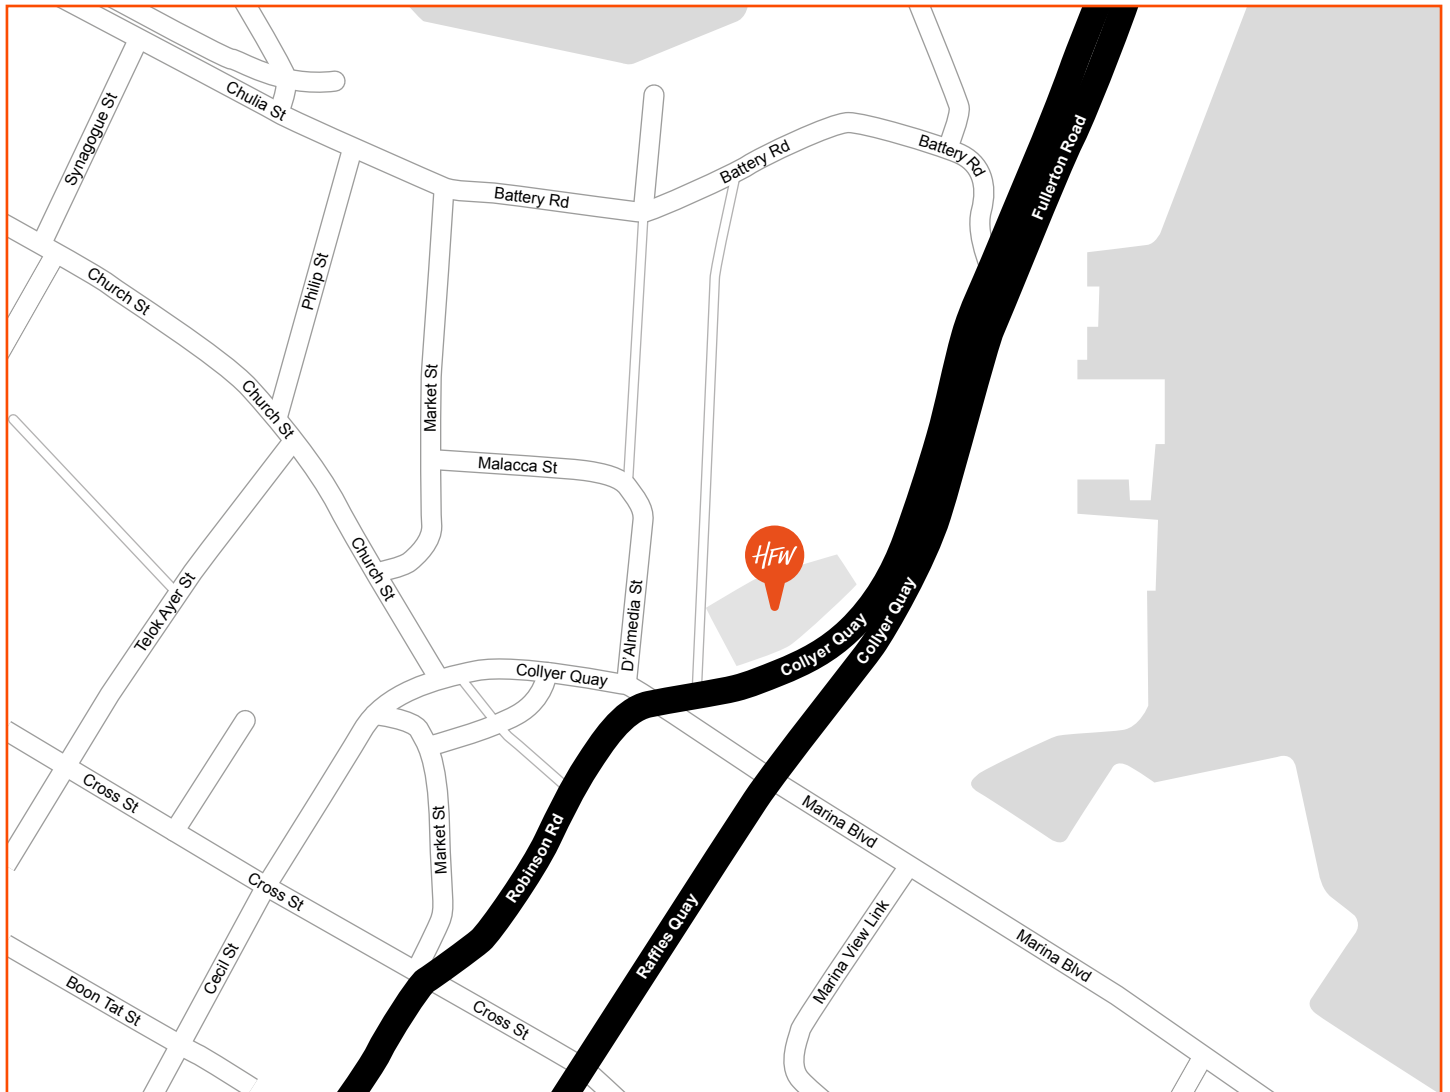

### BY CAR

You can park at Ocean Financial Centre, Clifford Centre, The Fullerton Hotel, UOB Plaza, Golden Shoe Complex or Republic Plaza.

### BY TAXI

The nearest taxi stands are at Republic Plaza or Hitachi Towers.

### BY TRAIN

Alight at Raffles Place MRT station, exit E.