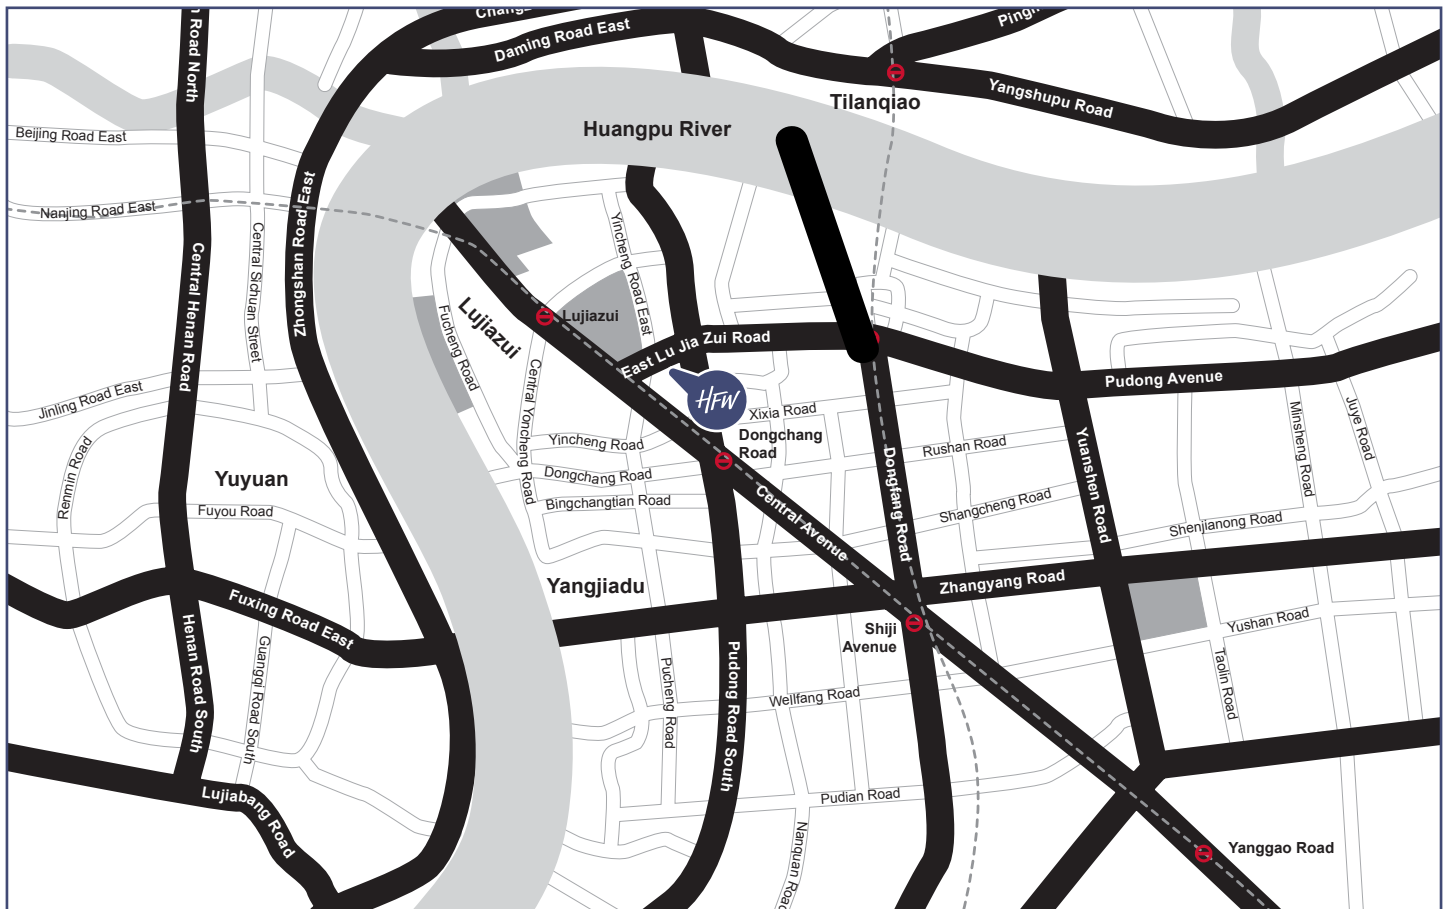

## BY METRO

The nearest Metro station is Lujiazui on Line 2. The HFW office is a few minutes walk from the station. Further information can be found at [www.shmetro.com](http://www.shmetro.com)

## BY AIR

From Pu Dong International Airport, HFW is a 45 minute taxi ride.  
From Hong Qiao International Airport, HFW is a 45 minute taxi ride.