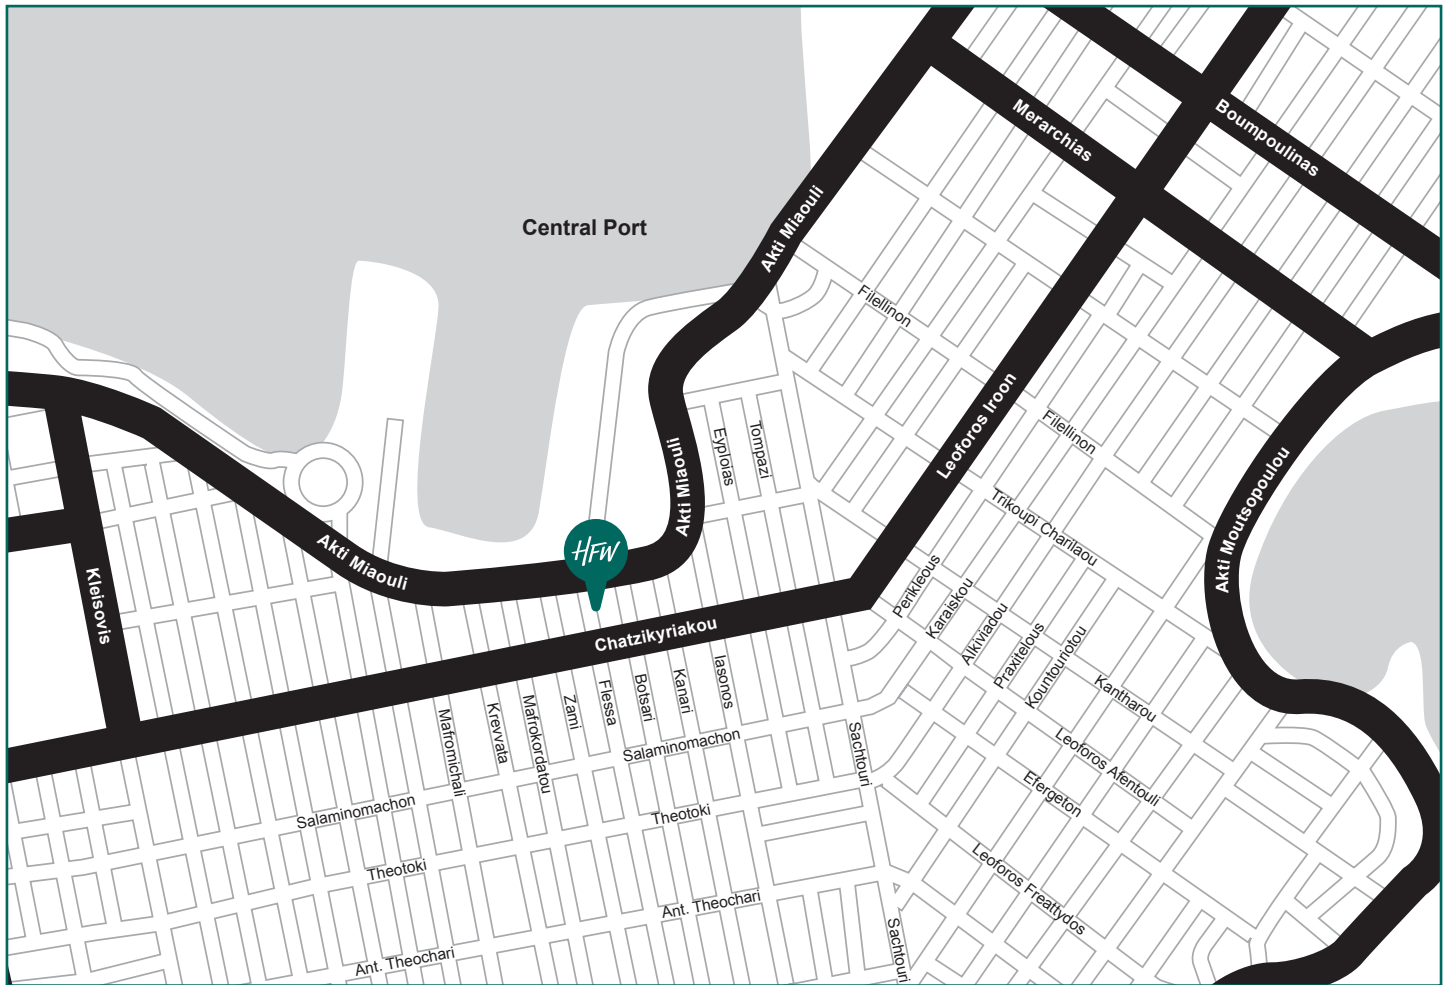

# HOW TO FIND HFW IN PIRAEUS

6th Floor  
 83 Akti Miaouli & Flessa Street  
 185 38 Piraeus  
 Greece

**T** +30 210 429 3978  
**F** +30 210 429 3118

## BY METRO

Line 3 runs from the airport to Monastiraki (Athens Centre). Connect here with Metro Line 1, which takes you to Piraeus. Further information can be found on [www.ametro.gr](http://www.ametro.gr) or [www.isap.gr](http://www.isap.gr)

## BY RAIL

The Holman Fenwick Willan office is a 20 minute walk from Piraeus station or a 5 minute taxi ride (depending on traffic).

## BY AIR

A taxi from the airport to the office takes approximately an hour. The airport bus (number X96) runs every 20 minutes from 05:00 to 20:30 daily and there are 2 per hour after 20:30. Tickets cost Euro 2.90 and buses terminate in the main Port of Piraeus which is walking distance from the office, approximately 15-20 minutes.