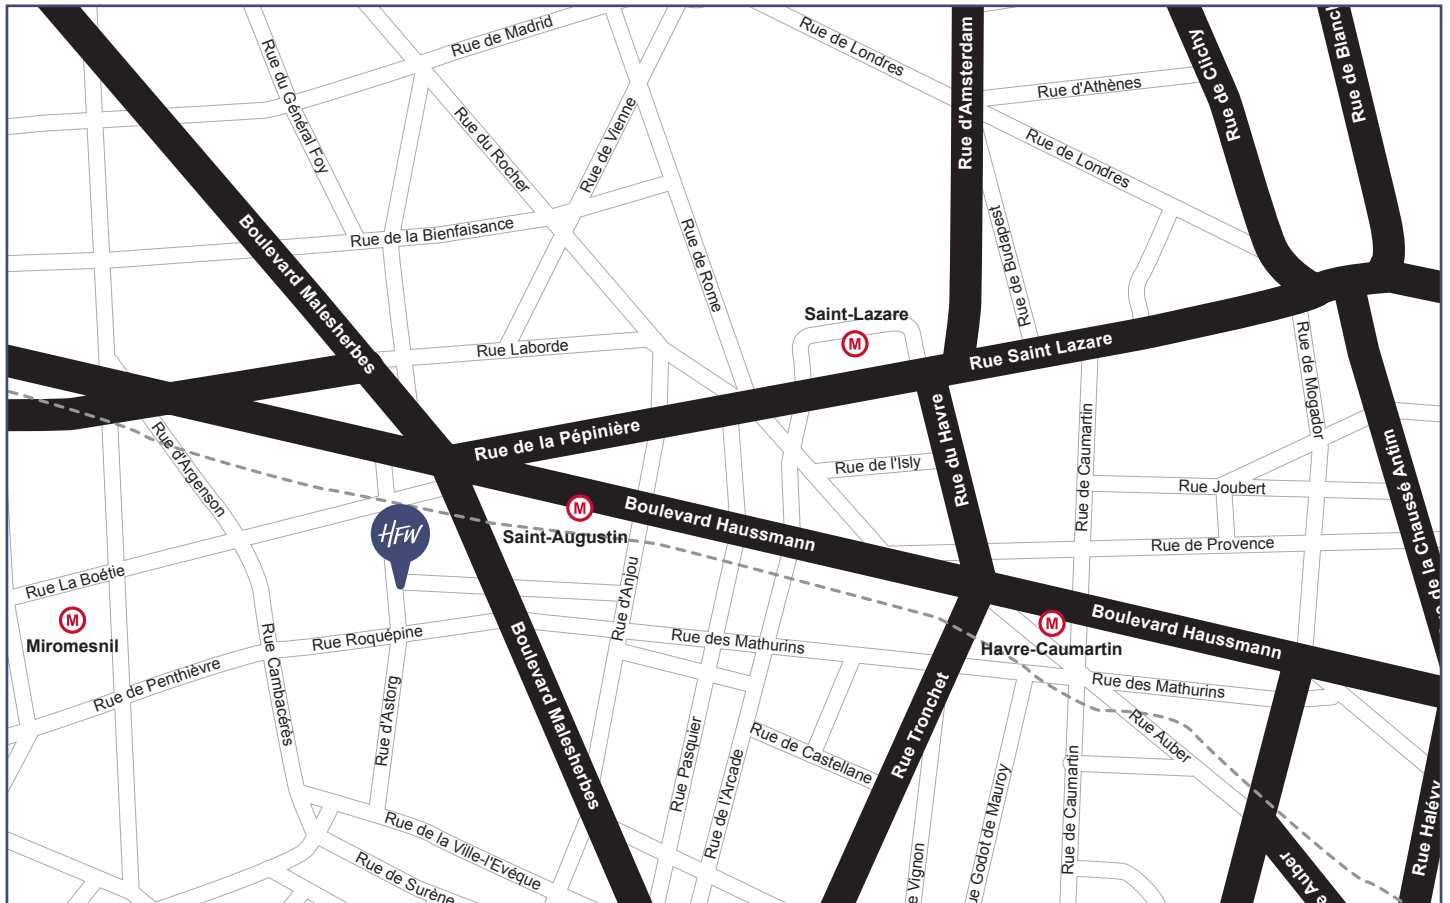

HOW TO FIND HFW IN PARIS

25-27 rue d'Astorg
75008 Paris
France

T +33 (0)1 44 94 40 50

F +33 (0)1 42 65 46 25

BY METRO

The nearest Metro station is Saint Augustin, situated on Line 9.
Further information can be found at www.ratp.fr