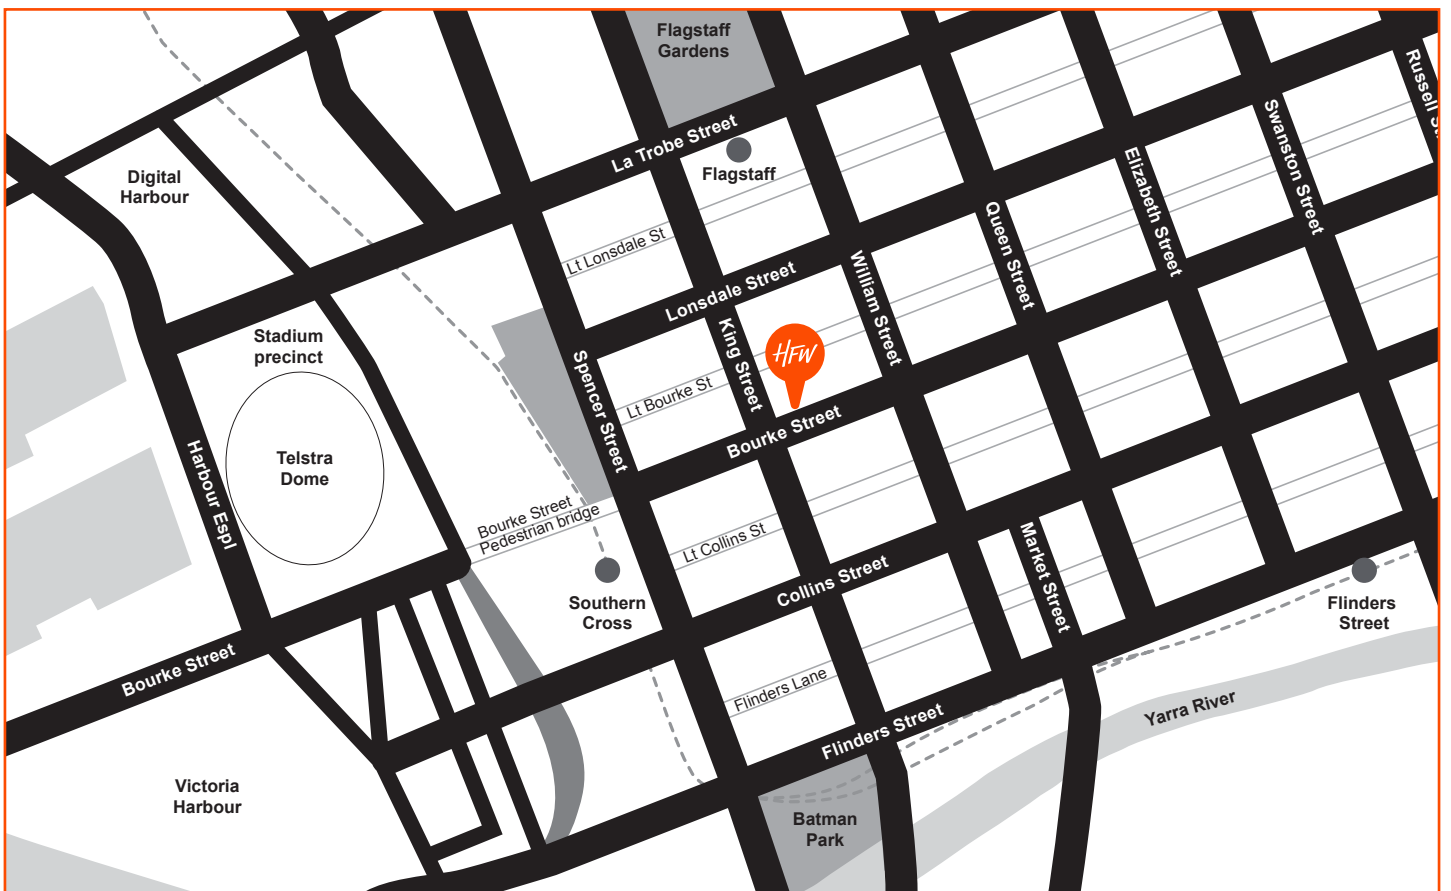

HOW TO FIND HFW IN MELBOURNE

Level 39
Bourke Place
600 Bourke Street
Melbourne, Victoria 3000
Australia

T +61 (0)3 8601 4500

F +61 (0)3 8601 4555

BY PUBLIC TRANSPORT

The nearest train stations are Southern Cross and Flagstaff. Further information can be found at www.metlinkmelbourne.com.au

FROM MELBOURNE AIRPORT

The airport is located 25 km (15 miles) northwest of Melbourne. Taxis are available from the ground floor level of the terminal building, in front of the South Terminal and the Qantas Terminal. The trip takes approximately 30 minutes.

BY SKYBUS

The SkyBus operates daily 24 hours between the airport and the city centre. Further information can be found at www.skybus.com.au