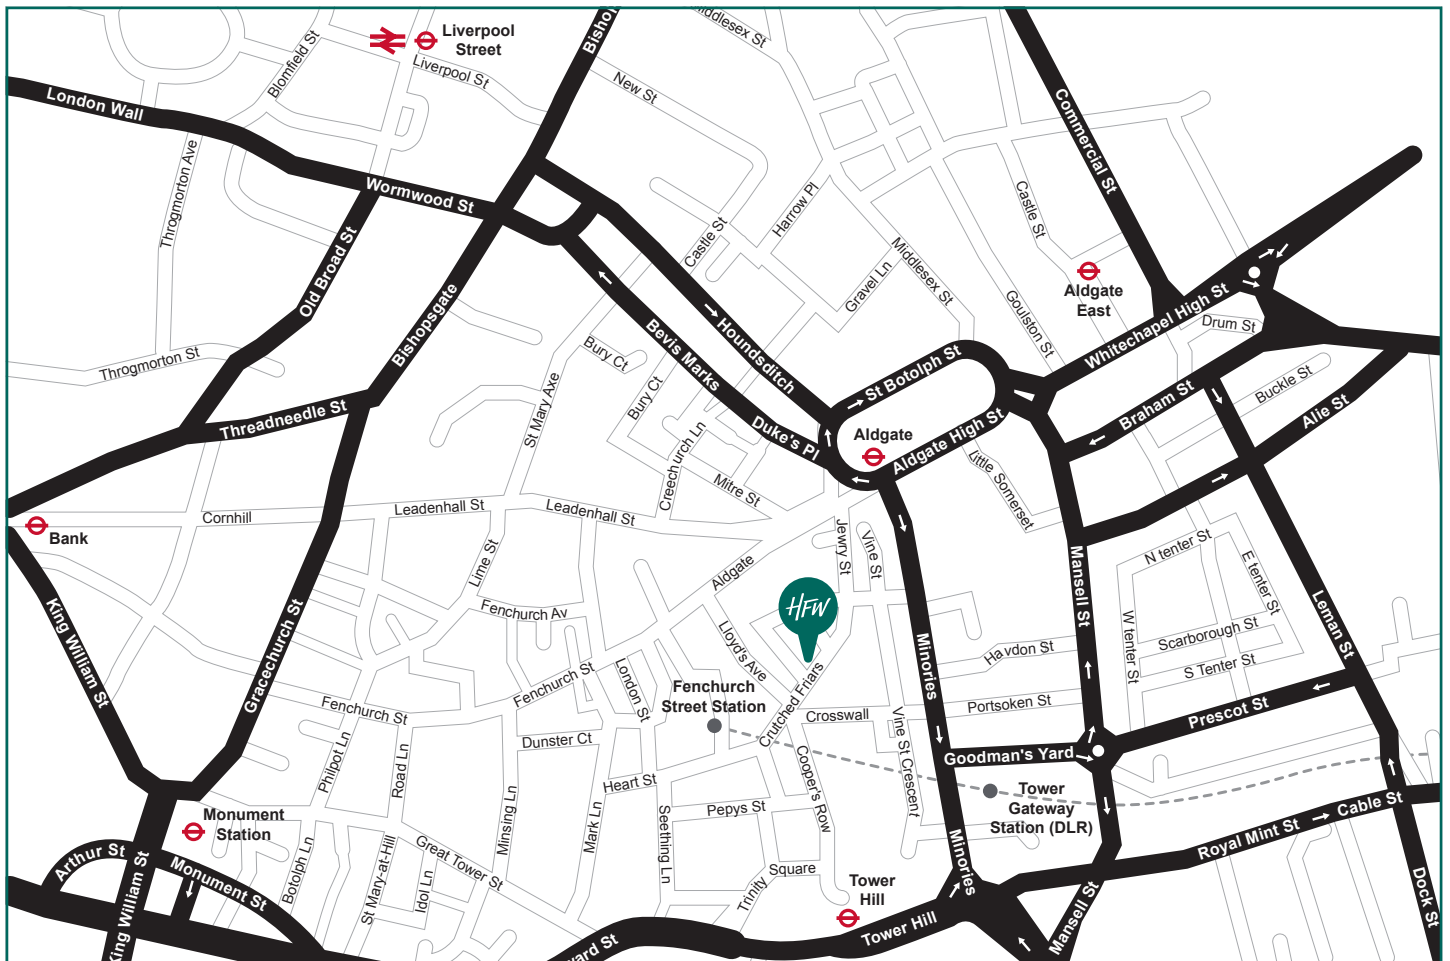

HOW TO FIND HFW IN LONDON

Friary Court
65 Crutched Friars
London EC3N 2AE

T +44 (0)20 7264 8000

F +44 (0)20 7264 8888

DIRECTIONS BY PUBLIC TRANSPORT

The nearest train station is Fenchurch Street. The nearest underground station is Tower Hill Station, situated on the Circle and District lines. Other nearby underground stations are Aldgate on the Metropolitan and Circle lines and Aldgate East on the Hammersmith & City line. Further information can be found at www.thetube.com or call London Travel Information Services on +44 (0)20 7222 1234

FROM HEATHROW AIRPORT

Follow the signs to the Heathrow Express train that goes to London Paddington station. Trains leave Heathrow terminals every 15 minutes. At Paddington station, follow the signs to the taxi rank and take a taxi to the above address, or take the underground on the eastbound Circle or District line to Tower Hill Station.

FROM STANSTED AIRPORT

Follow the signs to the Stansted Express train. There is a Stansted Express train service to London Liverpool Street station. Trains run every 15 minutes Monday to Friday and every 30 minutes at other times. From Liverpool Street station take the underground on the eastbound Circle line to Tower Hill.

Fare is £6. Journey time is approximately 30 minutes. From Liverpool Street station take the underground on the eastbound Circle line to Tower Hill.