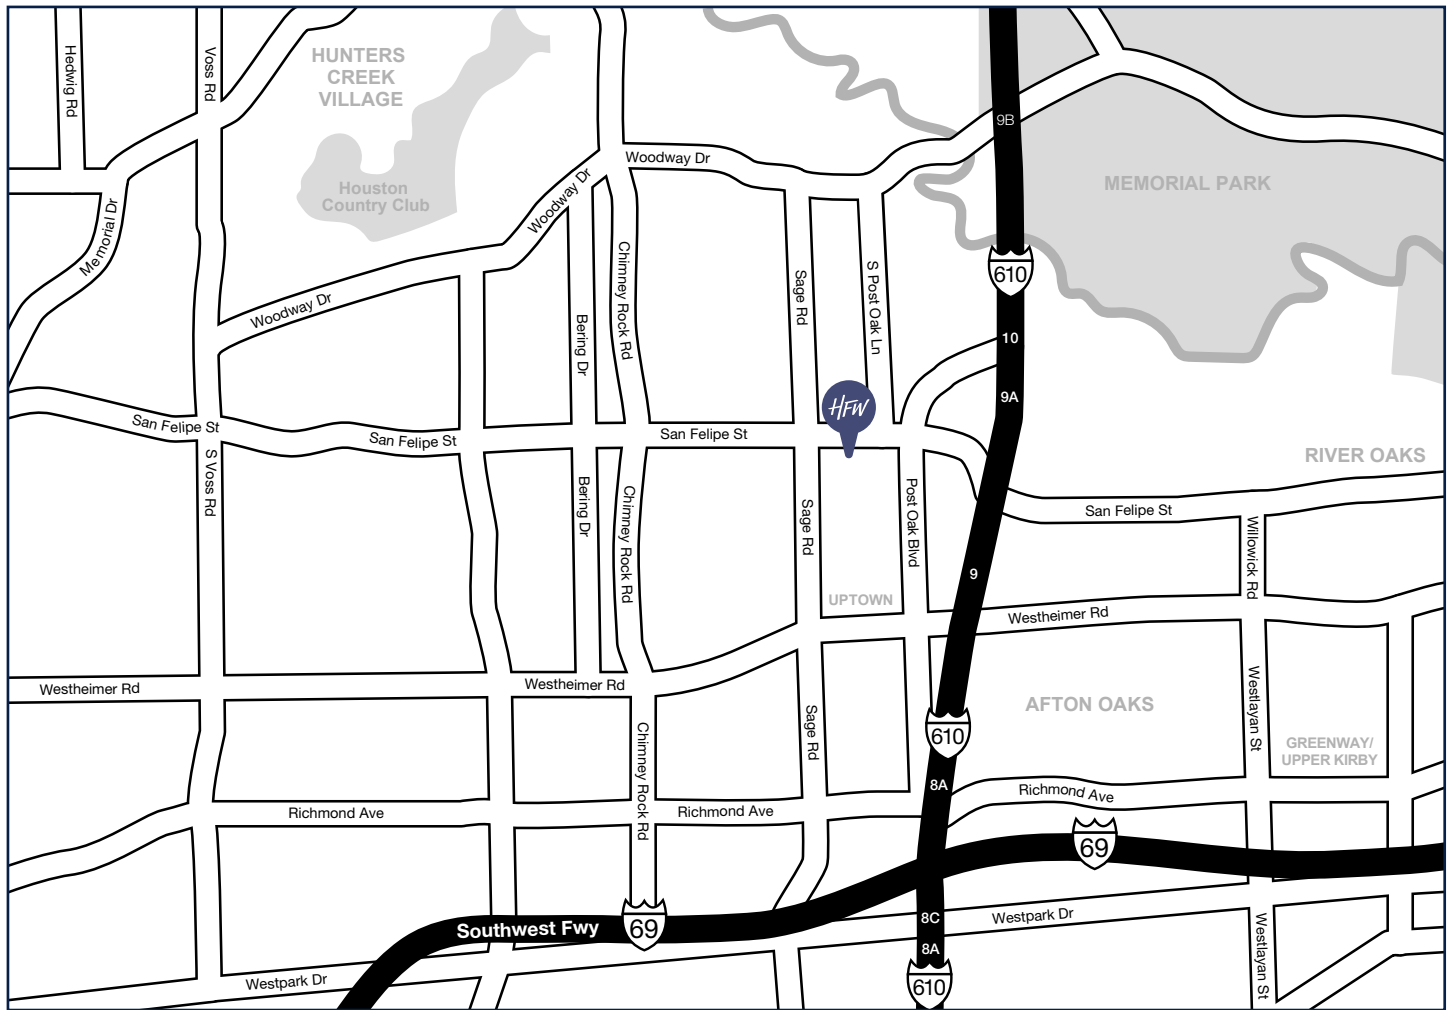

HOW TO FIND HFW IN HOUSTON

5151 San Felipe, Suite 400
Houston, Texas 77056
USA

T +1 (713) 917 0888

F +1 (713) 953 9470

TAXI RANKS

Covered taxi ranks are located at the International Terminal (T1) and Domestic Terminals (T2, T3 and T4).

Taxi ranks are also located along Valentine Road, serving Skippers Aviation and Cobham Aviation passengers.

Travelling from Perth Airport to Alluvion by taxi will take approximately 30 minutes and a cost of approximately \$38.00.

PUBLIC TRANSPORT

Transperth operates a bus service to and from Perth Airport's Domestic Terminals 3 and 4. This bus stop is located in the bus lane, closest to Qantas Domestic Terminal.

Bus 37 operates daily between Kings Park and Domestic Terminals T3 and T4, via the Esplanade Bus Port, Victoria Park Transfer Station and Belmont Forum Shopping Centre. The journey takes approximately 55 minutes and a cost of \$4.00