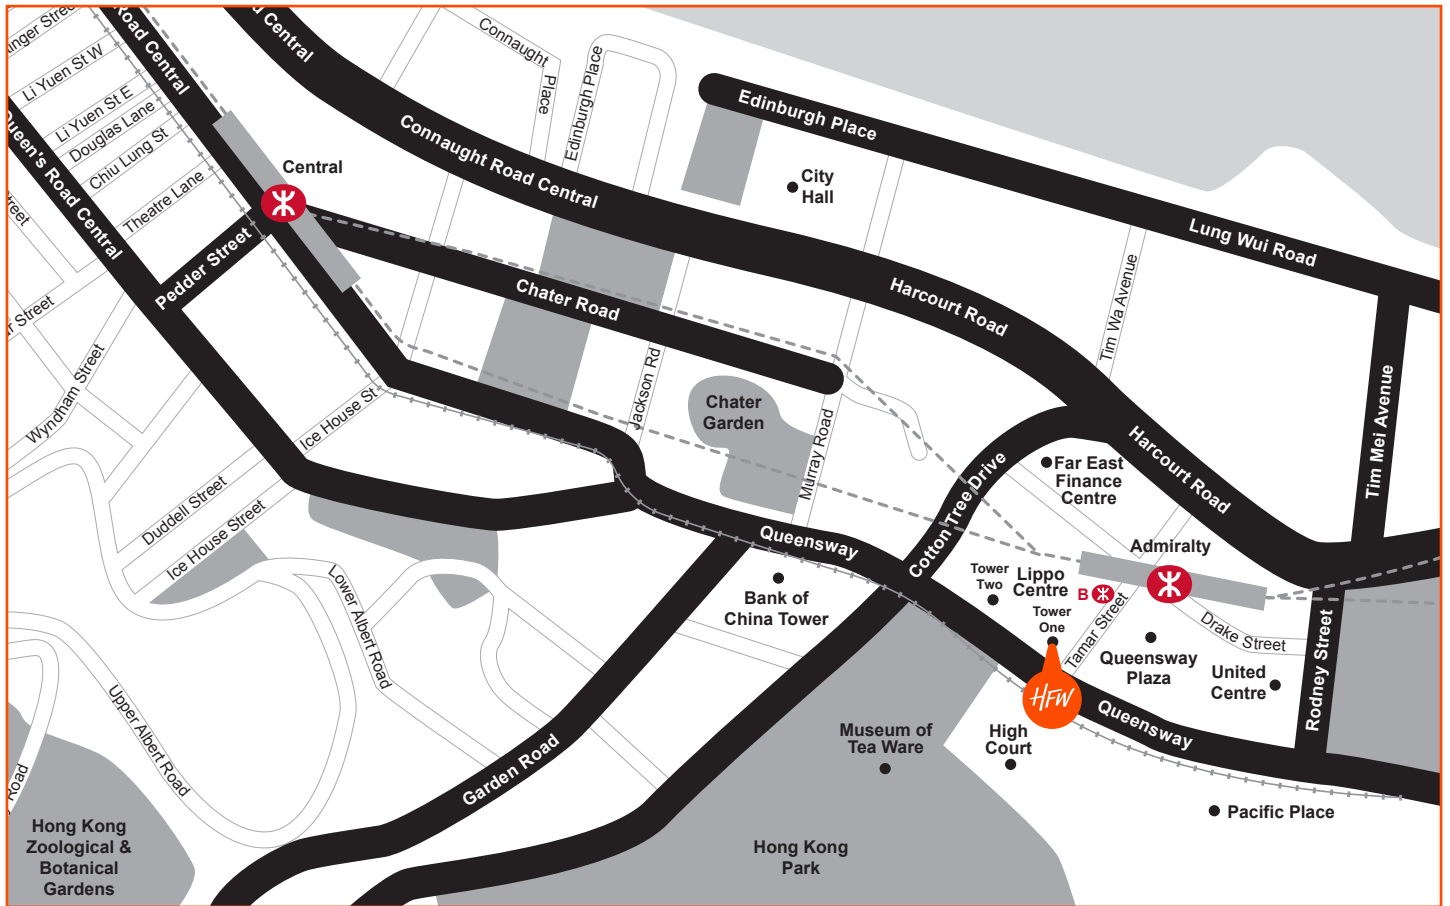

HOW TO FIND HFW IN HONG KONG

15th Floor, Tower One
Lippo Centre
89 Queensway, Admiralty
Hong Kong

T +852 3983 7788
F +852 3983 7766

FROM HONG KONG INTERNATIONAL AIRPORT

The Airport Express provides a swift link between Hong Kong International Airport (Chek Lap Kok) and the heart of Hong Kong. The station is located opposite the arrival hall at Chek Lap Kok airport. Tickets can be purchased from machines or at the airport express counter.

By Train

The train journey to or from Hong Kong Station takes approximately 23 minutes and costs HK\$100 per trip. Hong Kong International Airport is a 45 minute taxi ride to Admiralty. Buses and the Airport Railway connect to the Admiralty District.

By MTR

Admiralty is the nearest station. The HFW office is approximately a 5 minute walk from the station. Exit B of Admiralty Station connects directly to Lippo Centre Tower One via overhead footbridge. Further information can be found on www.mtr.com.hk