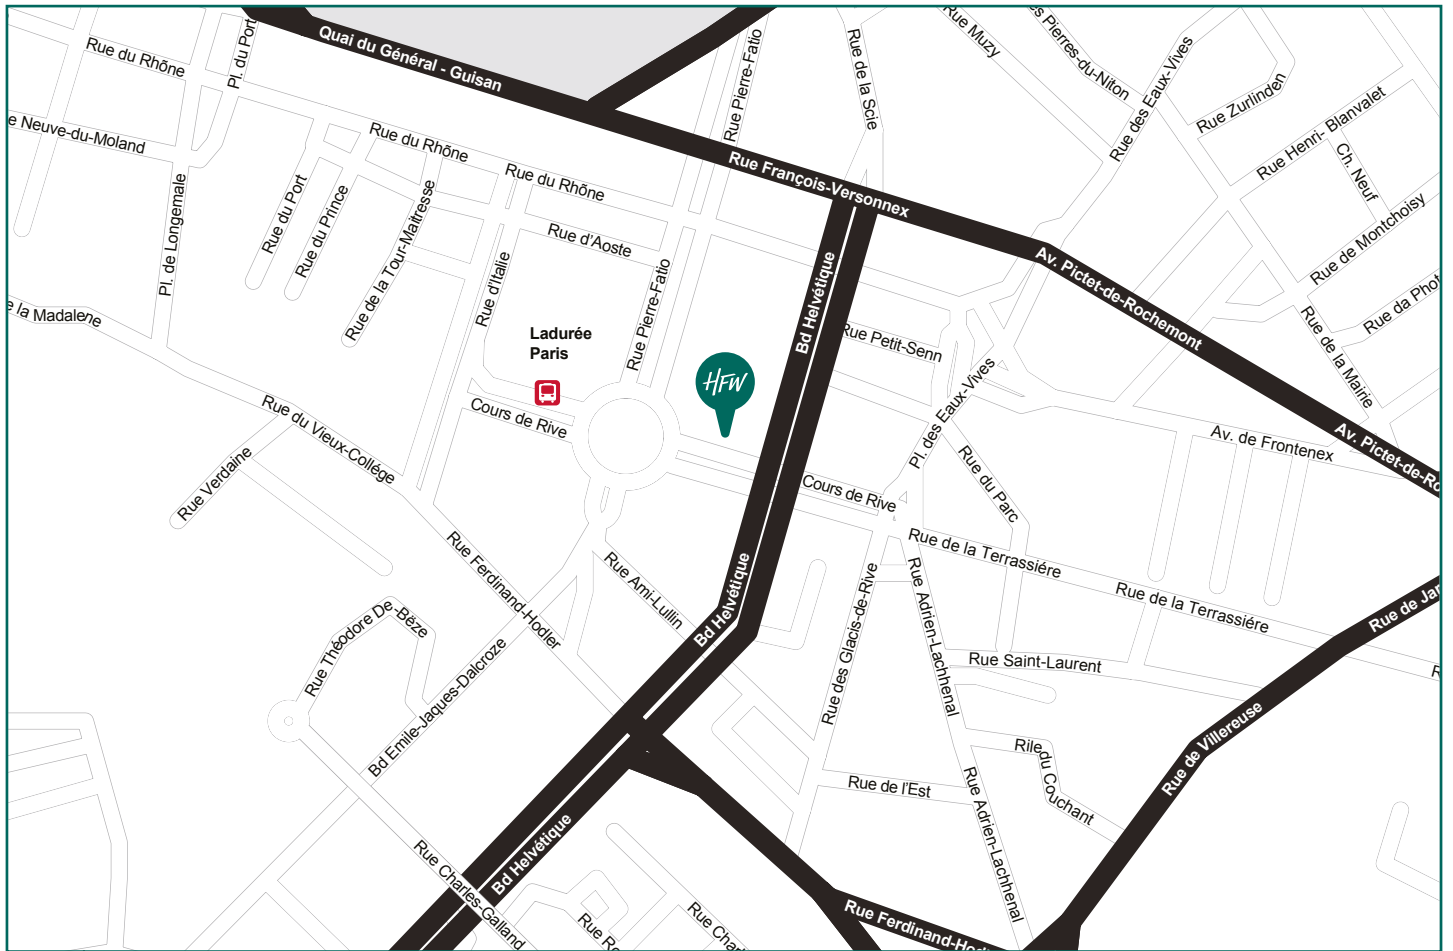

HOW TO FIND HFW IN GENEVA

6th Floor
 13-15 Cours de Rive
 1204 Geneva
 Switzerland

T +41 (0)22 322 4800
 F +41 (0)22 322 4888

DIRECTIONS BY PUBLIC TRANSPORT

The nearest station is "Rive" bus and tram stops. Further information can be found at www.tpg.ch

From Geneva airport by train

Following the signs to the train station "CFF", there is a train every 10 minutes which goes to Geneva downtown "Geneve centre". This will drive you to the train station "Gare Cornavin" in less than 7minutes.

From Geneva airport by bus

Going out through the main entrance take the bus Number 5 (direction THONEX-VALLARD) and stop at RIVE.

It will take around 30minutes.

From the main station by bus

Take the bus Number 5 (direction THONEX-VALLARD) and stop at RIVE.