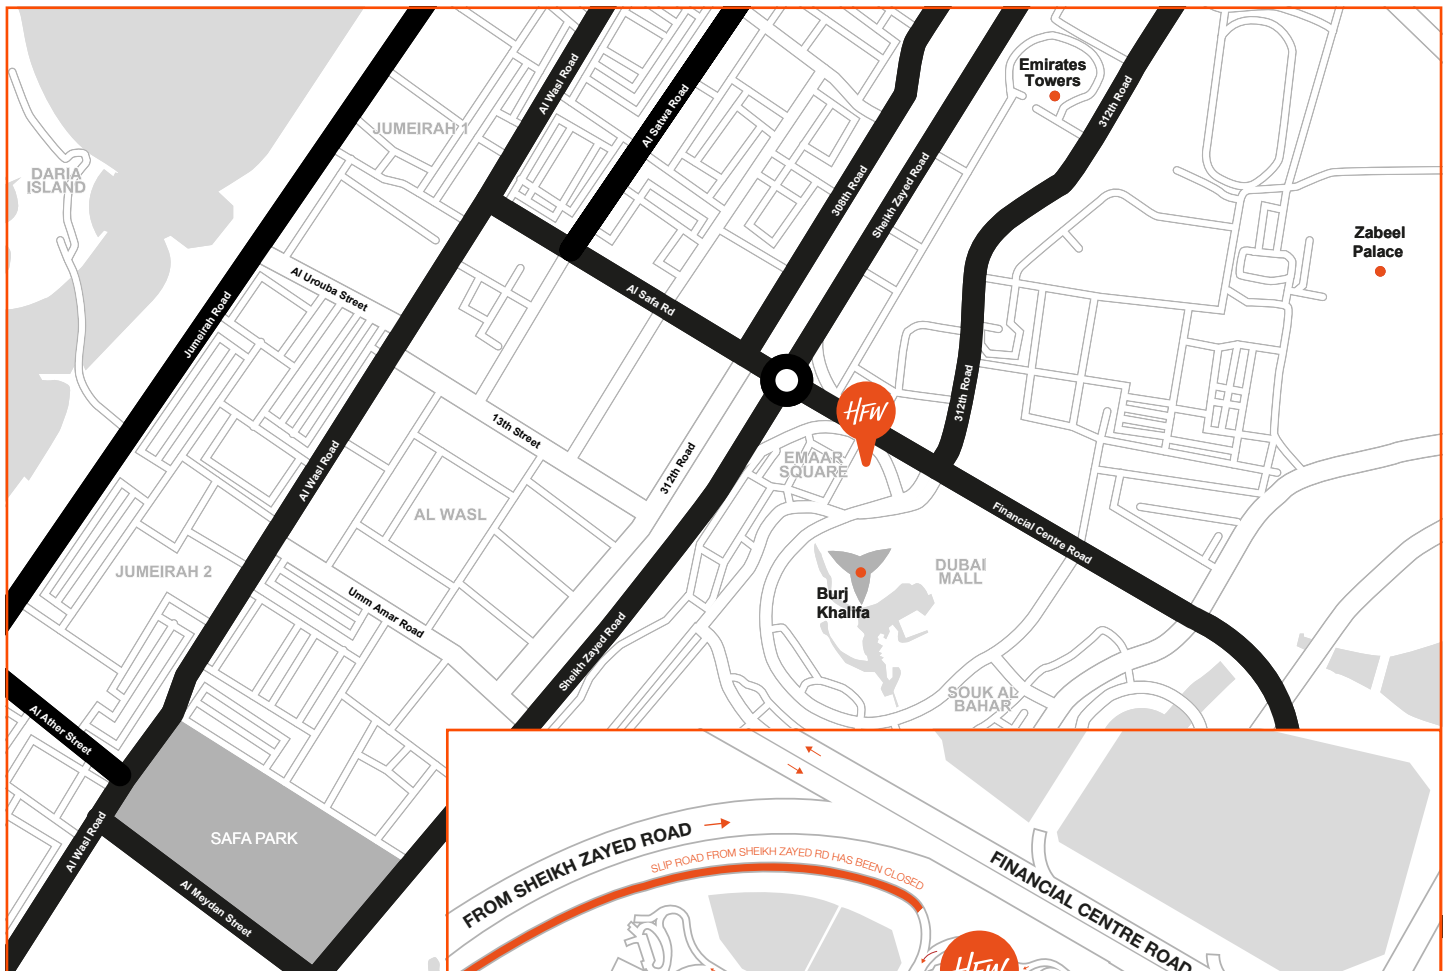

HOW TO FIND HFW IN DUBAI

Emaar Square
Building 6, Floor 8
P.O. Box 53934
Dubai
United Arab Emirates

T +971 4 423 0555
F +971 4 425 7941

FROM DUBAI INTERNATIONAL AIRPORT

From Dubai International Airport to our offices, taking a taxi is the best method. Taxis are outside the Airport Arrivals Terminal.