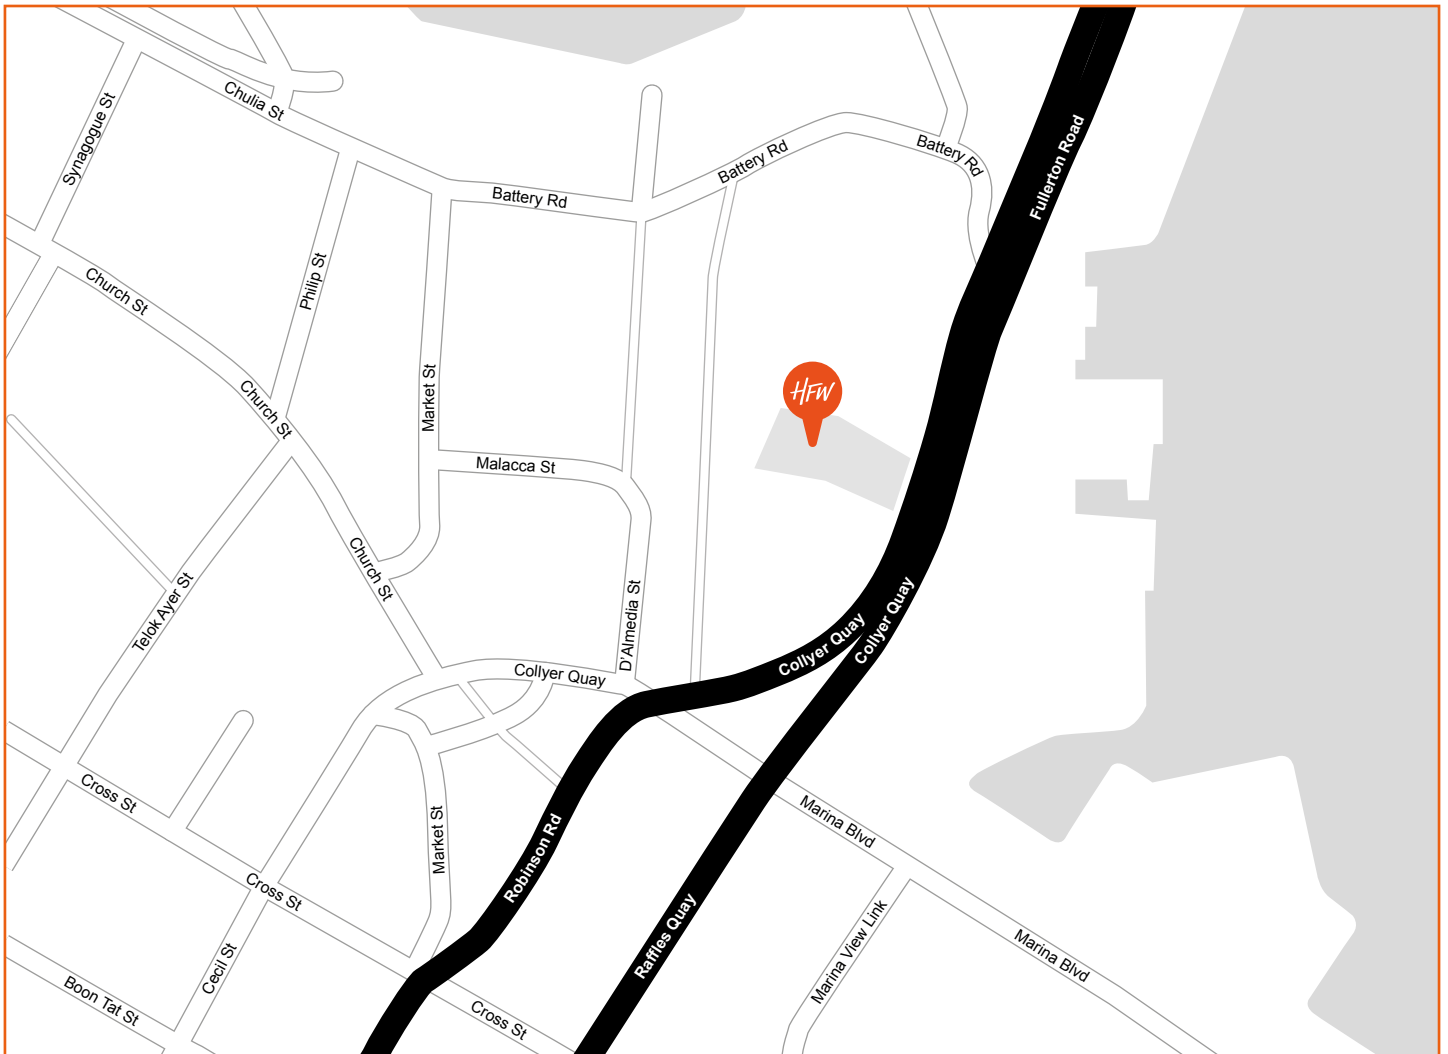

HOW TO FIND HFW IN SINGAPORE

30 Raffles Place, #24-01
Singapore 048622

T +65 6411 5300

F +65 6411 5355

To get to our office, please use the escalators at the entrance of the building facing the Lawn at Raffles Place. This will bring you to the building's reception area which is located on the third floor. Our office, which is on the 24th floor, can be accessed from the elevators after the reception.

BY CAR

You can park at The Ocean Financial Centre, Clifford Centre, Fullerton Hotel, UOB Plaza, Republic Plaza.

BY TAXI

The nearest taxi stands are: Taxi Stand E32; NTUC @ Raffles and at Singapore Land Tower

BY TRAIN

Raffles Place MRT Exit B