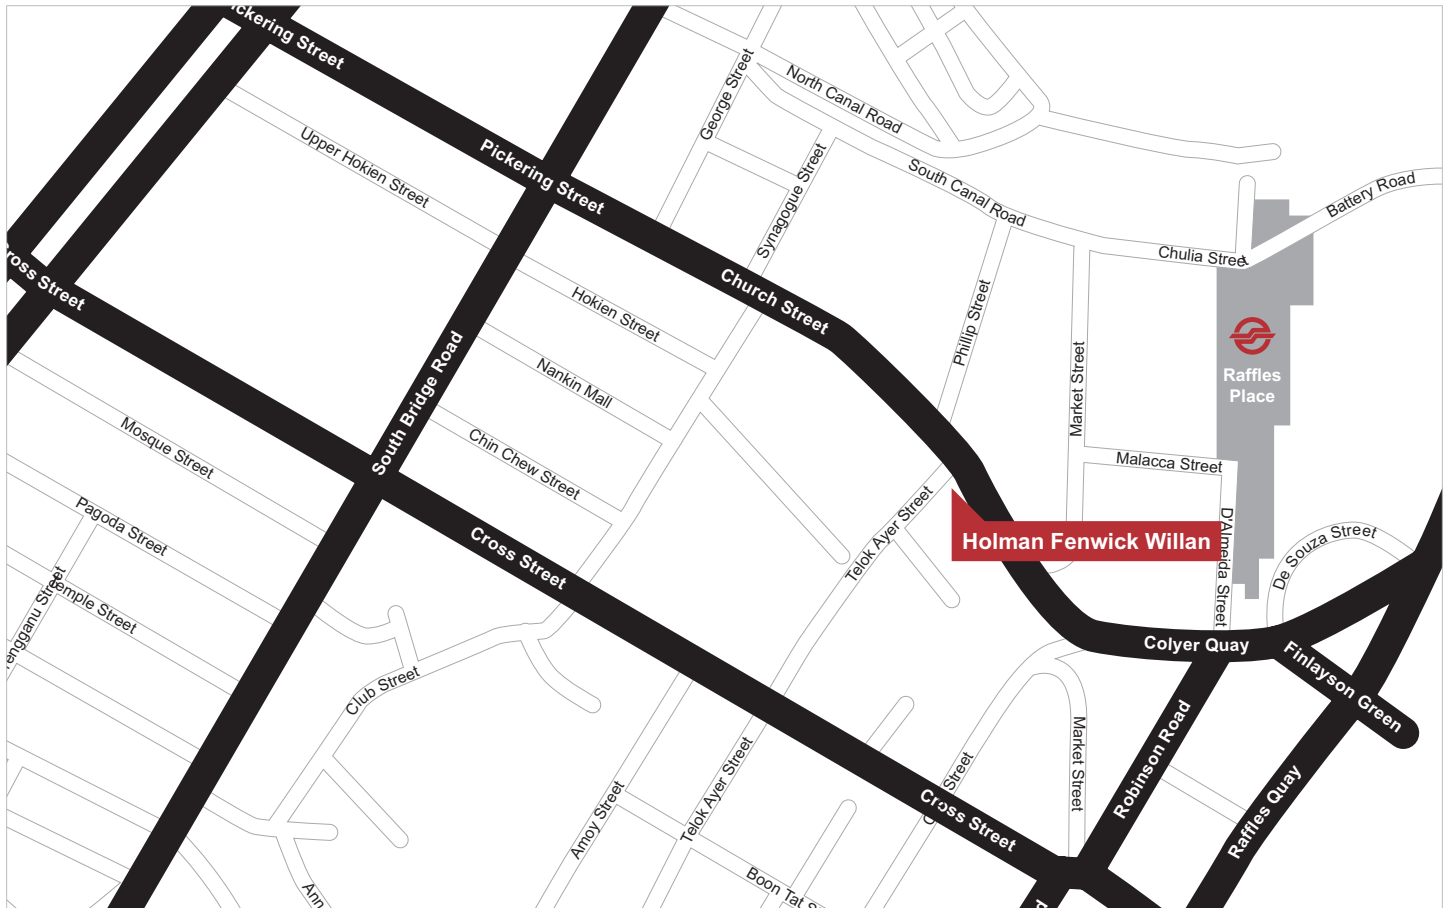

How to find our Singapore office

3 Church Street
#19-03
Singapore 049483
Tel: +65 6534 0195
Fax: +65 6534 5864

By Rail

The nearest train station is Raffles Place Interchange. The Holman Fenwick Willan office is a few minutes walk from the station. Further information can be found on www.smrt.com.sg

By Air

From Singapore Changi International Airport, Holman Fenwick Willan is up to a 45 minute taxi ride.