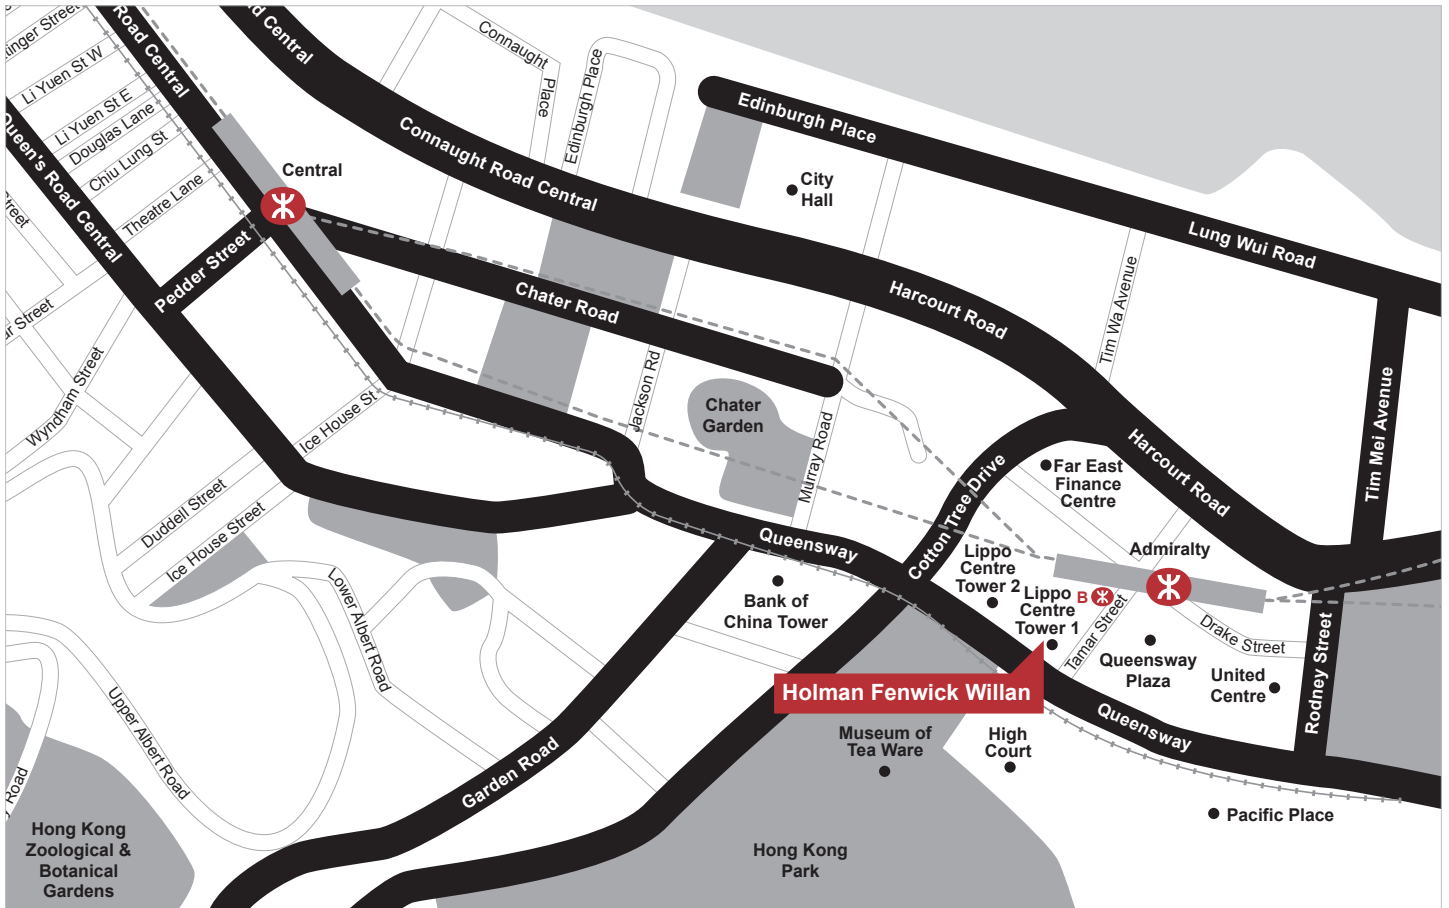

## From Hong Kong International Airport

The Airport Express provides a swift link between Hong Kong International Airport (Chek Lap Kok) and the heart of Hong Kong. The station is located opposite the arrival hall at Chek Lap Kok airport. Tickets can be purchased from machines or at the airport express counter.

## By Train

The train journey to or from Hong Kong Station takes approximately 23 minutes and costs HK\$100 per trip. Hong Kong International Airport is a 45 minute taxi ride to Admiralty. Buses and the Airport Railway connect to the Admiralty District.

## By MTR

Admiralty is the nearest station. The Holman Fenwick Willan office is approximately a 5 minute walk from the station. Exit B of Admiralty Station connects directly to Lippo Centre Tower 1 via overhead footbridge. Further information can be found on [www.mtr.com.hk](http://www.mtr.com.hk)