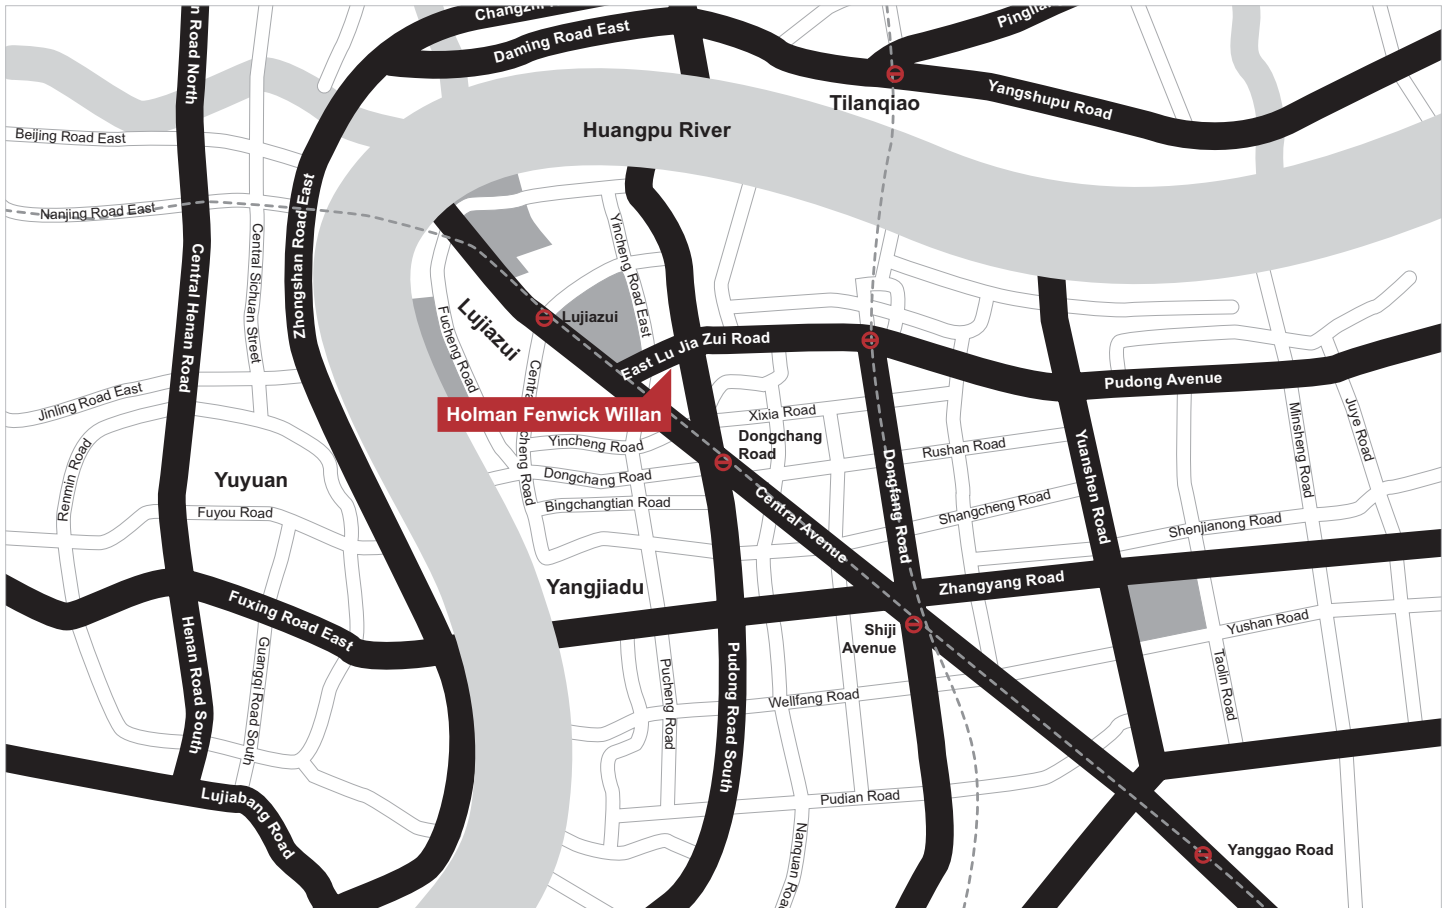

How to find our Shanghai office

Room 901
China Insurance Building, 166 East Lu Jia Zui Road
Pudong, Shanghai, 200120
People's Republic of China

Tel: +86 21 5888 7711
Fax: +86 21 5888 7011

By Metro

The nearest Metro station is Lujiazui on Line 2. The Holman Fenwick Willan office is a few minutes walk from the station. Further information can be found at www.shmetro.com

By Air

From Pu Dong International Airport, Holman Fenwick Willan is a 45 minute taxi ride. From Hong Qiao International Airport, Holman Fenwick Willan is a 45 minute taxi ride.